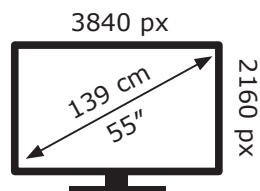

ENERG

LG Electronics

55NANO863NA

102 kWh/1000h

ABCDEF**G**

132 kWh/1000h

2019/2013